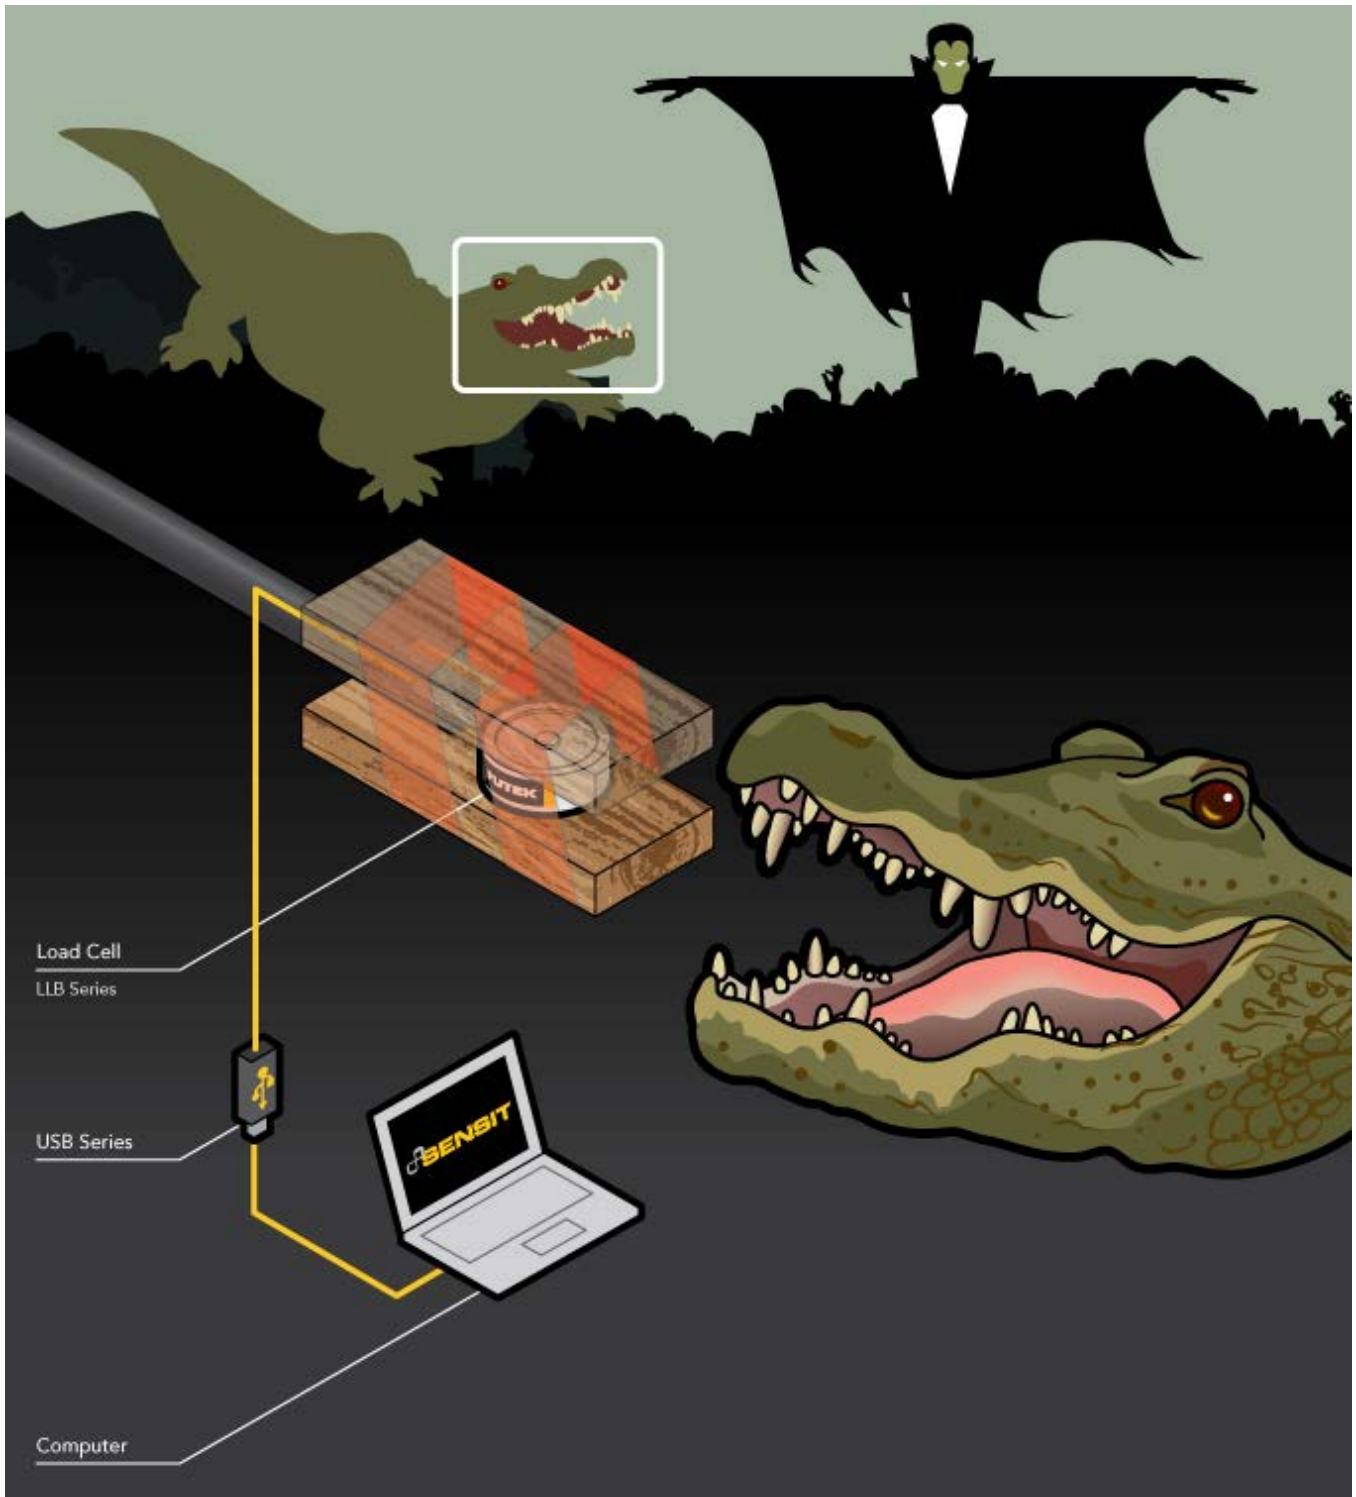

应用概述

为了估计吸血鬼的咬力，斯派克电视台请来了最致命的四脚朋友：鳄鱼。利用 FUTEK 的 LLB 微型负载按钮测力传感器，DW 的专家团队们测得了一个接近 816 kgf 的咬力。

使用产品

微型按钮测力传感器（LLB 系列），搭配 FUTEK USB 采集模块和 SENSIT™测试测量软件。

测力传感器

Sensor Solution Source

Load · Torque · Pressure · Multi Axis · Calibration · Instruments · Software

www.omgl.com.cn | sales@omgl.com.cn

U.S. Manufacturer

使用说明

Pairing the FUTEK LLB450 with our USB Solution and SENSIT™ Test and Measurement Software, the Deadliest Warrior experts were able to instantaneously measure/view the force applied by the alligator.

2. In an attempt to bring a source seemingly comparable to that of a vampire, Deadliest Warrior called upon the assistance of a four-legged friend: an alligator.
3. Determined to have a strikingly proportionate jaw strength resemblance, the Deadliest Warrior crew taunted our reptile ally with a planked rod enclosing a LLB450 - a miniature 5,000 lb. capacity load button load cell.
4. With sheer grit, the alligator chomped down onto this apparatus with a recorded force of 1,723 lb.